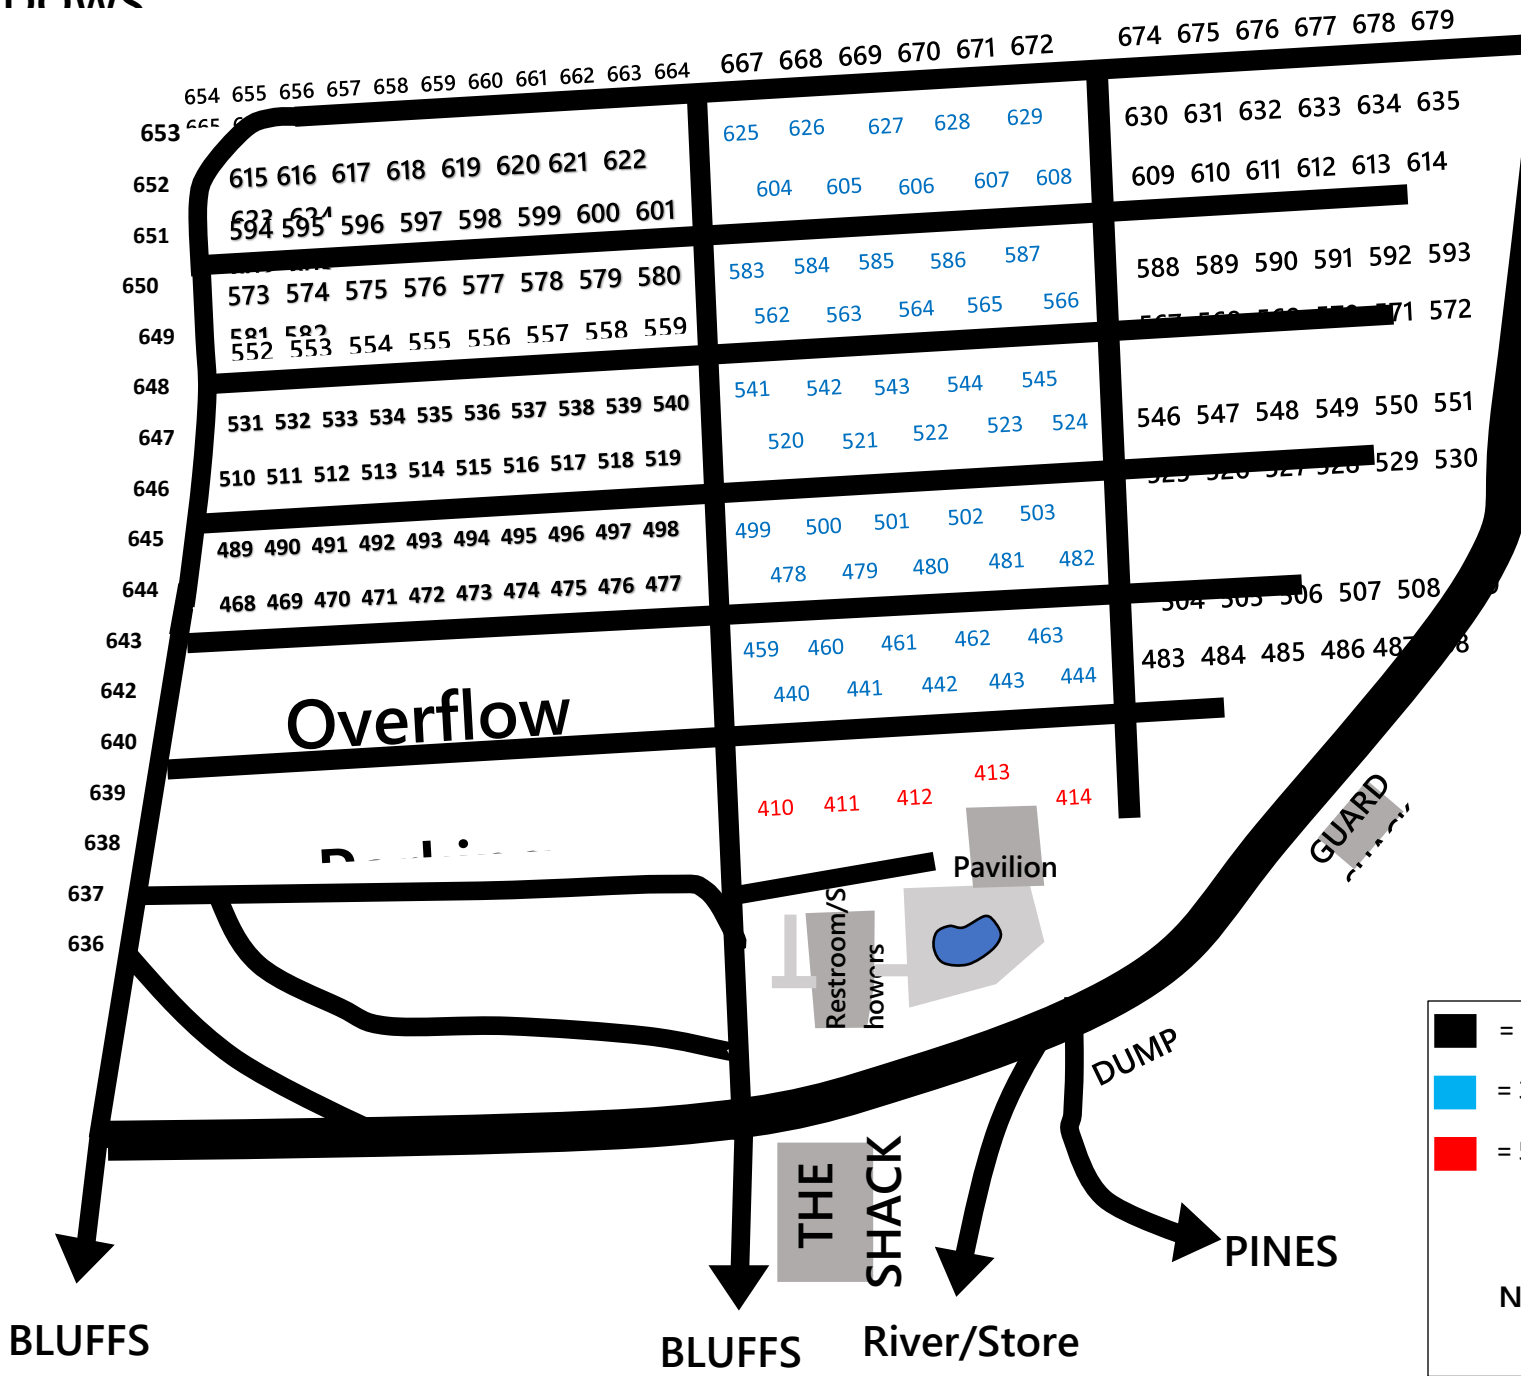

THE MEADOWS

EXIT

- = Non-Electric Site
- = 30 Amp Service
- = 50 Amp Service